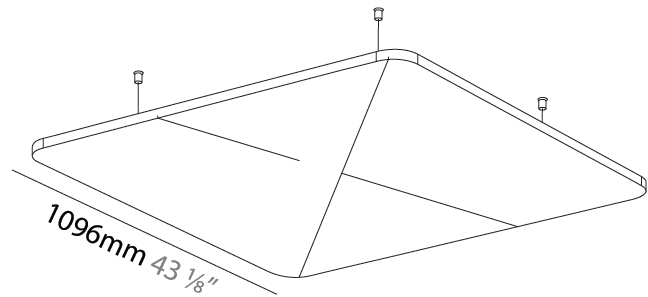

GENERAL

Series: Quantum Acoustic Light Panel

Brand: Prolicht

Division: Architectural

Mounting Type: Suspension

Mounting Location: Ceiling

Subcategory: Acoustic

PHYSICAL

Shape: Round

Length (mm): 1096

Length (in): 43 1/8

Width (mm): 1096

Width (in): 43 1/8

Height (mm): 54

Height (in): 2 1/8

Light Distribution: Indirect

Fixture Finish: SSR / BKV / CWI / CRY / HAB / UFT / ITA / RUA / FTG / MYG / LOD / PUS / FRO / FUP / KIA / POP / BLS / SPG / MEY / GOH / GUM / CHC / COM / ABZ / JAG / OBR / MOS / ROR

Accent Finish: ANC / ASH / BNA / BTC / BZE / CEL / EGG / EVG / FOG / FOS / FST / FUA / IRI / IRO / KHA / LIC / LIM / MER / MSN / MUS / ONX / PEA / PLU / POL / PPY / RAY / ROY / RST / STE / SWD / TAN / TAU

Fixture Material: Aluminum

Cable Details: 2 000mm / 78 3/4" or 6 000mm / 236 1/4" Transparent Cable

ELECTRICAL

Lamp Type: LED (Zhaga Standard)

Input Wattage (W): 31.7

Total Output Wattage (W): 29.1

Dimming: Non-Dimmable

Driver Included: Yes

Driver Location: Integrated

Driver Type: Constant Current - Universal

Driver Class: Class 2

Input Voltage (V): 120 - 277

LED

Color Temperature (°K): 2700 / 3000 / 3500 / 4000

Max. Delivered Lumen (lm): 2338 / 2362 / 2432 / 2503

Nominal Lumen (lm): 2851 / 2880 / 2966 / 3053

CRI: >90 CRI

Lamp Life (hrs): 50000

OPTICAL

RATINGS AND CERTIFICATIONS

Certified By: CSA Certified to UL and CSA Standards

IP rating: IP20