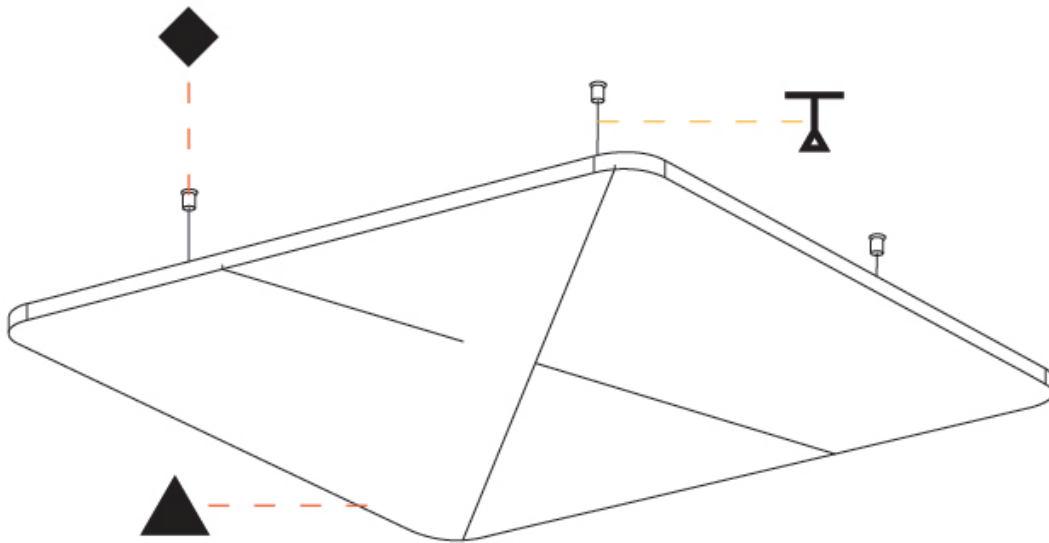

QUANTUM ACOUSTIC LIGHT PANEL SUSPENSION

A300740-

PROJECT	_____
TYPE	_____
SPECIFIER	_____
QUANTITY	_____
DATE	_____

A