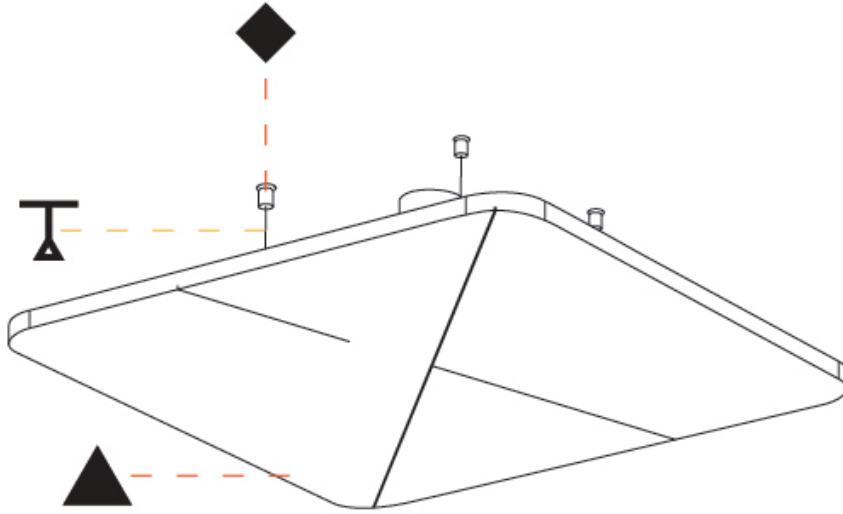

QUANTUM ACOUSTIC LIGHT PANEL SUSPENSION

A300739-

PROJECT	_____
TYPE	_____
SPECIFIER	_____
QUANTITY	_____
DATE	_____