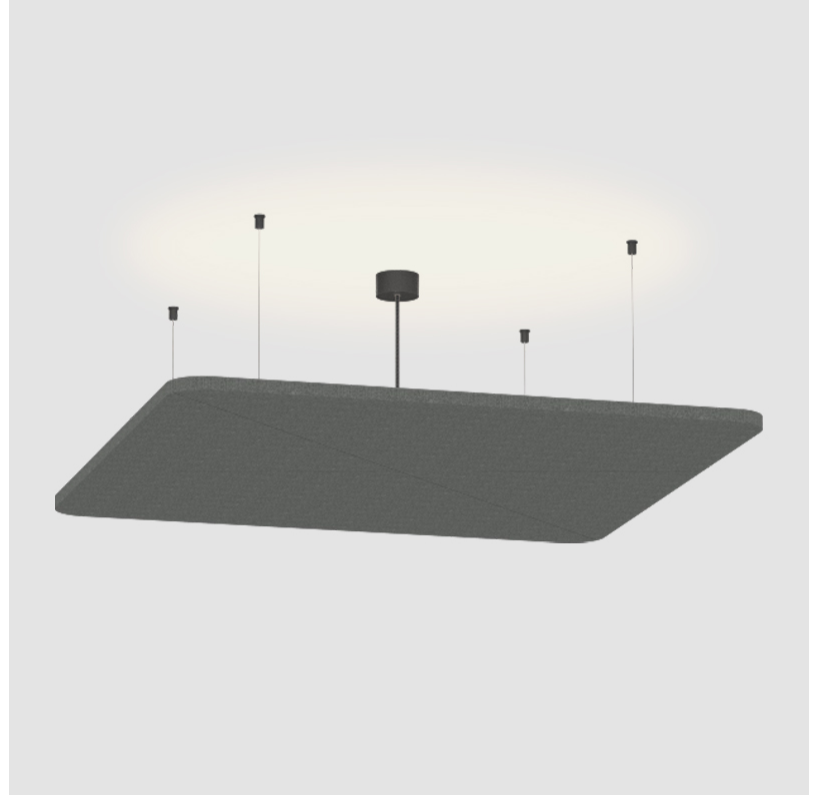

GENERAL

Series: Quantum Acoustic Light Panel

Brand: Prolicht

Division: Architectural

Mounting Type: Suspension

Mounting Location: Ceiling

Subcategory: Acoustic

PHYSICAL

Shape: Round

Length (mm): 1096

Length (in): 43 1/8

Width (mm): 1096

Width (in): 43 1/8

Height (mm): 54

Height (in): 2 1/8

Light Distribution: Indirect

Fixture Finish: SSR / BKV / CWI / CRY / HAB / UFT / ITA / RUA / FTG / MYG / LOD / PUS / FRO / FUP / KIA / POP / BLS / SPG / MEY / GOH / GUM / CHC / COM / ABZ / JAG / OBR / MOS / ROR

Accent Finish: ANC / ASH / BNA / BTC / BZE / CEL / EGG / EVG / FOG / FOS / FST / FUA / IRI / IRO / KHA / LIC / LIM / MER / MSN / MUS / ONX / PEA / PLU / POL / PPY / RAY / ROY / RST / STE / SWD / TAN / TAU

Fixture Material: Aluminum

Cable Details: 2 000mm / 78 3/4" or 6 000mm / 236 1/4" Transparent Cable

ELECTRICAL

Lamp Type: LED (Zhaga Standard)

Input Wattage (W): 31.7

Total Output Wattage (W): 29.1

Dimming: Non-Dimmable

Driver Included: Yes

Driver Location: Integrated

Driver Type: Constant Current - Universal

Driver Class: Class 2

Input Voltage (V): 120 - 277

LED

Color Temperature (°K): 2700 / 3000 / 3500 / 4000

Max. Delivered Lumen (lm): 2338 / 2362 / 2432 / 2503

Nominal Lumen (lm): 2851 / 2880 / 2966 / 3053

CRI: >90 CRI

Lamp Life (hrs): 50000

OPTICAL

RATINGS AND CERTIFICATIONS

Certified By: CSA Certified to UL and CSA Standards

IP rating: IP20